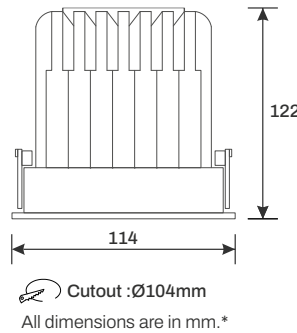

## Product Details

**System Wattage**  
30W

**Lumen Output**  
3000lm

**Efficacy**  
100lm/W

**CCT [K]**  
3000 | 4000 | 6500

**Beam Angle**  
24° / 36° / 60°

**Driver**  
700mA | 750mA